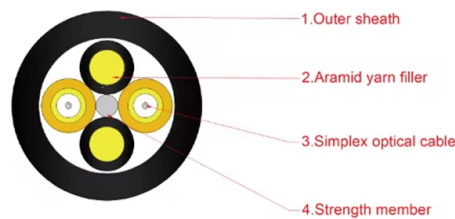

Tower Communication Monitoring Platform

Overview

A remote monitoring tower system constitutes an integrated network of sensors deployed at the tower site, data acquisition units for collection, reliable communication links for transmission, and a central software platform for data visualization, analysis, alerting, and. A remote monitoring tower system constitutes an integrated network of sensors deployed at the tower site, data acquisition units for collection, reliable communication links for transmission, and a central software platform for data visualization, analysis, alerting, and. AggreGate is an all-in-one solution for centralized monitoring of a cell tower infrastructure. Tibbo's multi-year experience in the M2M and telemetry market, as well as off-the-shelf solutions for industrial automation and IT management, help us solve the most sophisticated objectives raised by the. Effective tower monitoring systems must track multiple structural parameters simultaneously to provide comprehensive condition assessment: Structural Strain Monitoring: Critical for detecting stress concentrations in tower legs, bracing members, and connection points where fatigue cracks typically. The RMX-4000 Remote Terminal Unit (RTU) fits the bill whether you are a tower owner that is carrier specific or one that rents out space. • Access the status of your generator and provide health checks to your tenants appropriately. • Get visibility of your tower lights, security of the compound. Northwest Towers provides advanced tower site monitoring solutions that offer real-time visibility into network performance, environmental conditions, and system health.

Tower Monitoring Systems Implementation Guide | Cell Tower ...

Comprehensive guide to tower monitoring systems implementation. Learn wireless monitoring solutions for cell towers, transmission lines, and critical vertical infrastructure safety.