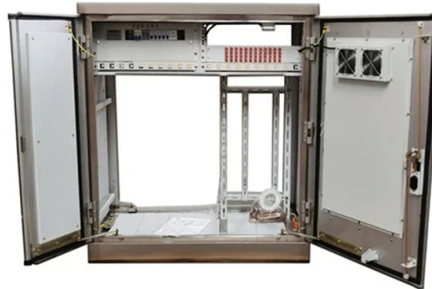

Model of butterfly-shaped drop cable

Overview

The structure of the butterfly drop cable can vary among different manufacturers, but it typically consists of non-metallic strengthening cores, with the optical fiber located in the middle, and the strengthening elements on the sides. GJYXFC optical cable is designed for FTTH drop cable with easy accessibility to the fiber and simple installation, FTTH cable can be directly connected to the homes. It is suitable for connecting with communication equipment, and used as access building cable in premises distribution system. Briticom™ offers a wide range of indoor and outdoor fibre optic distribution, patching and consumer cables – including Plenum, Riser and LSZH in all diameters. These are used to provide links to protocols such as FTTH, FDDI, 10 Gigabit Ethernet, ATM.

Article Content

Butterfly Flat FTTH Drop Cable | FS

1 FTTH Outdoor Aerial Cable
2 FTTH Duct Cable
FTTH Fiber Cable
3 FTTH Indoor Cable
Butterfly Flat FTTH Drop Cable - GJXFH
Features and Benefits
Application
KFRP Strength Member, LSZH Butterfly Flat Indoor FTTH Drop Cable GJXFH
GJXFH FTTH Indoor Drop Cable uses butterfly flat structure, whose optical fiber unit is positioned in the centre. Two parallel Fiber Reinforce Plastic (FRP) strength members are placed at the two sides. Then, the cable is completed with LSZH sheath. FTTH indoor cable has a much greater bandwidth to carry data and less susceptible to interferenc...
See more on [img-en.fs](#)
Missing: Model
Must include: Model
briticom

Butterfly Flat FTTH Drop Cable | FS

GJXFH FTTH Indoor Drop Cable uses butterfly flat structure, whose optical fiber unit is positioned in the centre. Two parallel Fiber Reinforce Plastic (FRP) strength members are placed at the two sides. ...