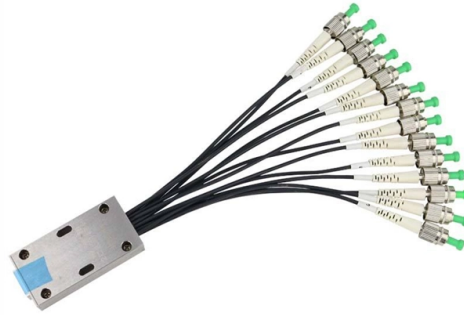

### Overview

Reno Guys offers reliable DB box installation services in Singapore, ensuring safe and efficient electrical systems for your home or business. Contact us today! We do installation/ replacement for distribution boards (DB Box/ Electrical Box/ Switch Box) Our DB box installation services are ideal for various situations, including old homes with aging circuit breakers that require replacement, and new properties where the existing electrical circuits may be. A Distribution Box serves as the core hub for distributing electrical power within a building, making its proper installation a critical component of any electrical system. If you're building, renovating, or fixing a broken distribution box, getting professional help is a must. This ensures your system meets safety standards and works well for a. Spower is a highly-respected company that offers Electrical Distribution Board and affordable electrical repairs, replacements, and installations.