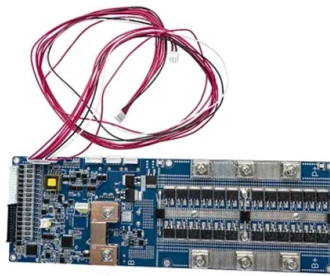

## Huawei A1 Fiber Optic Router

### Overview

This router enables users to enjoy ultrafast internet speeds of up to 4 Gbps with Wi-Fi 6 technology. The CPE is equipped with four dual-band antennas that enhance signal strength, making it suitable for dense urban areas where reliable connectivity is crucial. Actual product features and specifications (including but not limited to appearance, colour, and size), as well as actual display contents (including but not limited to backgrounds, UI, icons and videos) may vary. \*\*All data in the foregoing pages are theoretical values obtained by HUAWEI internal. With the launch of Huawei A1 Lite on October 24, Huawei has successively launched three types of routers: Huawei route Q1, Huawei route A1 and Huawei route A1 Lite. All three products inherit the simple Nordic appearance. Need help?

The A1 Huawei Router is a 4G LTE mobile hotspot that provides Wi-Fi connectivity via a 4G SIM card. The device supports multiple devices and includes a web. Sign by the wall is extra highly effective and simple to put on 3 wall \* unbiased sign amplifier, enhance 50% \* by the wall The two. The OSN 1800 is designed for.