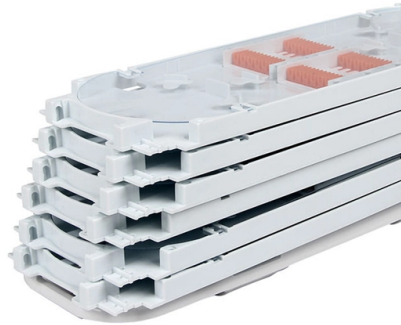

How much does a 19-inch PC case weigh approximately

Overview

On average, an empty mid-tower case can weigh between 10 to 20 pounds, depending on the material used. Lighter ones are made from aluminum, while the heavier ones are made from steel. Motherboard: This central component connects everything in your PC. The weight of a motherboard can fluctuate based on its specifications. Dimensional weight (or DIM weight) is the “weight” used to calculate the shipping cost of bulky, lightweight packages. Think about the available space in a truck or plane—if your package is taking up a bit more space than the weight the package captures in rates, you will pay for that space. 7 inches (5L), making it perfect for on-the-go setups. Its small size allows it to fit easily into a backpack, ideal for portable and space-saving builds. Length plus girth cannot exceed 108 inches for PC cases at least. We've got: E-ATX vs ATX vs mATX vs mITX. I know, I know, they don't roll off the tongue. It's probably over 80 (about 36 kg) fully built. While I have not weighed my PC, I would wager it is around 70lbs.

Article Content

Computer Case Sizes Explained: A Micro Center Guide

Confused by PC case sizes? Our 2025 guide explains everything from SFF to Full Towers. Find the perfect case for your build, components, and budget ...

PC case sizes explained: all form factors available in 2026

On average, these large cases can measure up to (or beyond) 25 x 10 x 25 (HxWxD) and weigh as much as 40 lbs.

SGPC Itx Mini Case

Designed for ITX motherboards (170*170mm) and flex 1U PSU (170*80*40mm), this compact case is perfect for those looking for a small and portable PC solution. The chassis is made of 1.5 mm steel, ...