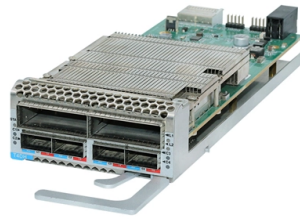

## Fiber optic distribution box with 576 cores fully configured

### Overview

YFDC-576B Fiber Distribution Cabinet, also known as Optical Distribution Cabinet, Fiber Distribution Hub, has a variety of functions including leading optical cables, fixing and protecting, splicing and protecting fiber optic, storing and managing pigtails, parking lot . YFDC-576B Fiber Distribution Cabinet, also known as Optical Distribution Cabinet, Fiber Distribution Hub, has a variety of functions including leading optical cables, fixing and protecting, splicing and protecting fiber optic, storing and managing pigtails, parking lot . The OptiTect® HD series is the first line of stubless and modular outside plant FTTx cabinets offered by Corning. Enabled by the Centrix™ platform, the cabinet offers on-board splicing and field-installable SC APC cassettes for applications that demand flexibility and modularity. As service. This high capacity fiber optic distribution frame support fiber cable fast connection and distribution. It has simple &. Read about technologies, trends and strategies that will define your network and shape our digital world in the years ahead. Visit Insights Overview to get started. You are about to download a machine translated document. It is an ideal solution for large areas with up to 4 km long runs (up to 2 km if. Hunan Surfiber Technology Co., Ltd is a high-tech enterprise specializing in the research, development, and manufacturing of passive fiber optic products. It is widely used in many applications:.

### Fiber Distribution Hub Cabinet | 576 Port FDH

The 576 port FDH is ideal for vault and pad mount applications. Westell's Fiber Distribution Hub (FDH) cabinet series provides a unique solution for fiber interconnection and distribution that suits nearly ...